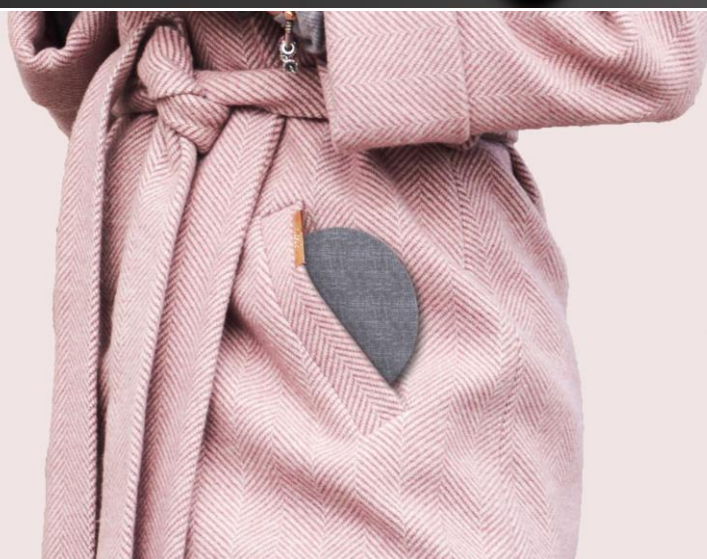

havit

Fabrics 15w wireless charger

15W wireless charging configuration brings fast charging enjoyment.

▶ W3001

Ultra-thin and portable

Ultra-thin design, which is easy to carry.

Woven fabric and zinc alloy collocation,
household utility.

The red and blue LED indicate
the state of charge.

Intelligent identification of
metal, which can avoid power consumption
and burning hot.

Fabrics 15w wireless charger

Model No: W3001
Material: zinc alloy + fabric
Input:
12V/1.67A; 9V/1.67A; 9V/1.34A
Output:
15W (compatible with 10W, 7.5W and 5W)
Dimension: $\phi 100 \times 7.0$ mm
Weight: $133g \pm 0.5g$