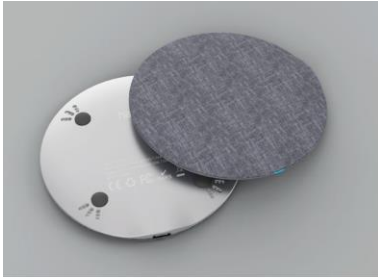

havit

Fabrics 15w wireless charger

15W wireless charging configuration brings fast charging enjoyment.

▶ W3001

Ultra-thin and portable

Ultra-thin design, which is easy to carry.

Woven fabric and zinc alloy collocation,
household utility.

The red and blue LED indicate
the state of charge.

Intelligent identification of
metal, which can avoid power consumption
and burning hot.

Fabrics 15w wireless charger

Model No: W3001
Material: zinc alloy + fabric
Input:
12V/1.67A; 9V/1.67A; 9V/1.34A
Output:
15W (compatible with 10W, 7.5W and 5W)
Dimension: $\phi 100 \times 7.0$ mm
Weight: $133g \pm 0.5g$