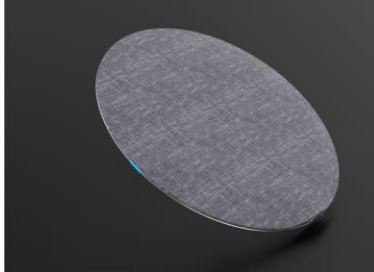

havit

Fabrics 15w wireless charger

15W wireless charging configuration brings fast charging enjoyment.

▶ W3001

Ultra-thin and portable

Ultra-thin design, which is easy to carry.

Woven fabric and zinc alloy collocation,
household utility.

The red and blue LED indicate
the state of charge.

Intelligent identification of
metal, which can avoid power consumption
and burning hot.

Fabrics 15w wireless charger

Model No: W3001
Material: zinc alloy + fabric
Input:
12V/1.67A; 9V/1.67A; 9V/1.34A
Output:
15W (compatible with 10W, 7.5W and 5W)
Dimension: $\phi 100 \times 7.0$ mm
Weight: $133g \pm 0.5g$