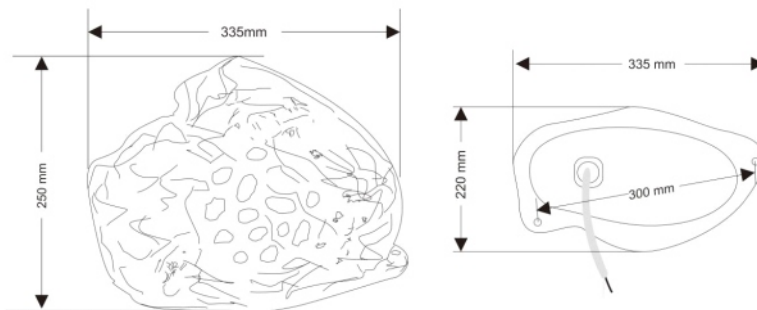

Landscape Garden Speaker

T-300MJ

Note:

Due to the continuous product updating, the color and dimension of the products are subject to the actual product. The following specification are for reference only.

Specifications:

Model	T-300MJ
Power(100V)	20W
Power(70V)	10W
Frequency response	160Hz-16KHz
SPL	96dB
Speaker driver	4"
Cutout size(mm)	300mm
Weight	2.5Kg
Dimension(mm)	335*220*250
Material	Organic resin