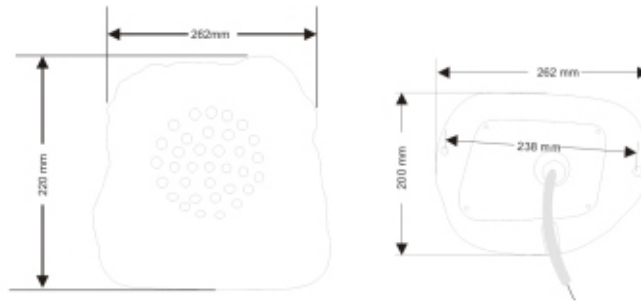

### Note:

Due to the continuous product updating, the color and dimension of the products are subject to the actual product. The following specification are for reference only.

### Specifications:

Model	T-300MA
Power taps @100V	20W
Power taps @70V	10W
Frequency response	160Hz-16KHz
SPL	96dB
Speaker driver	4"
Cutout size(mm)	238mm
Weight	1.7Kg
Dimension(mm)	262*200*220
Material	Organic resin