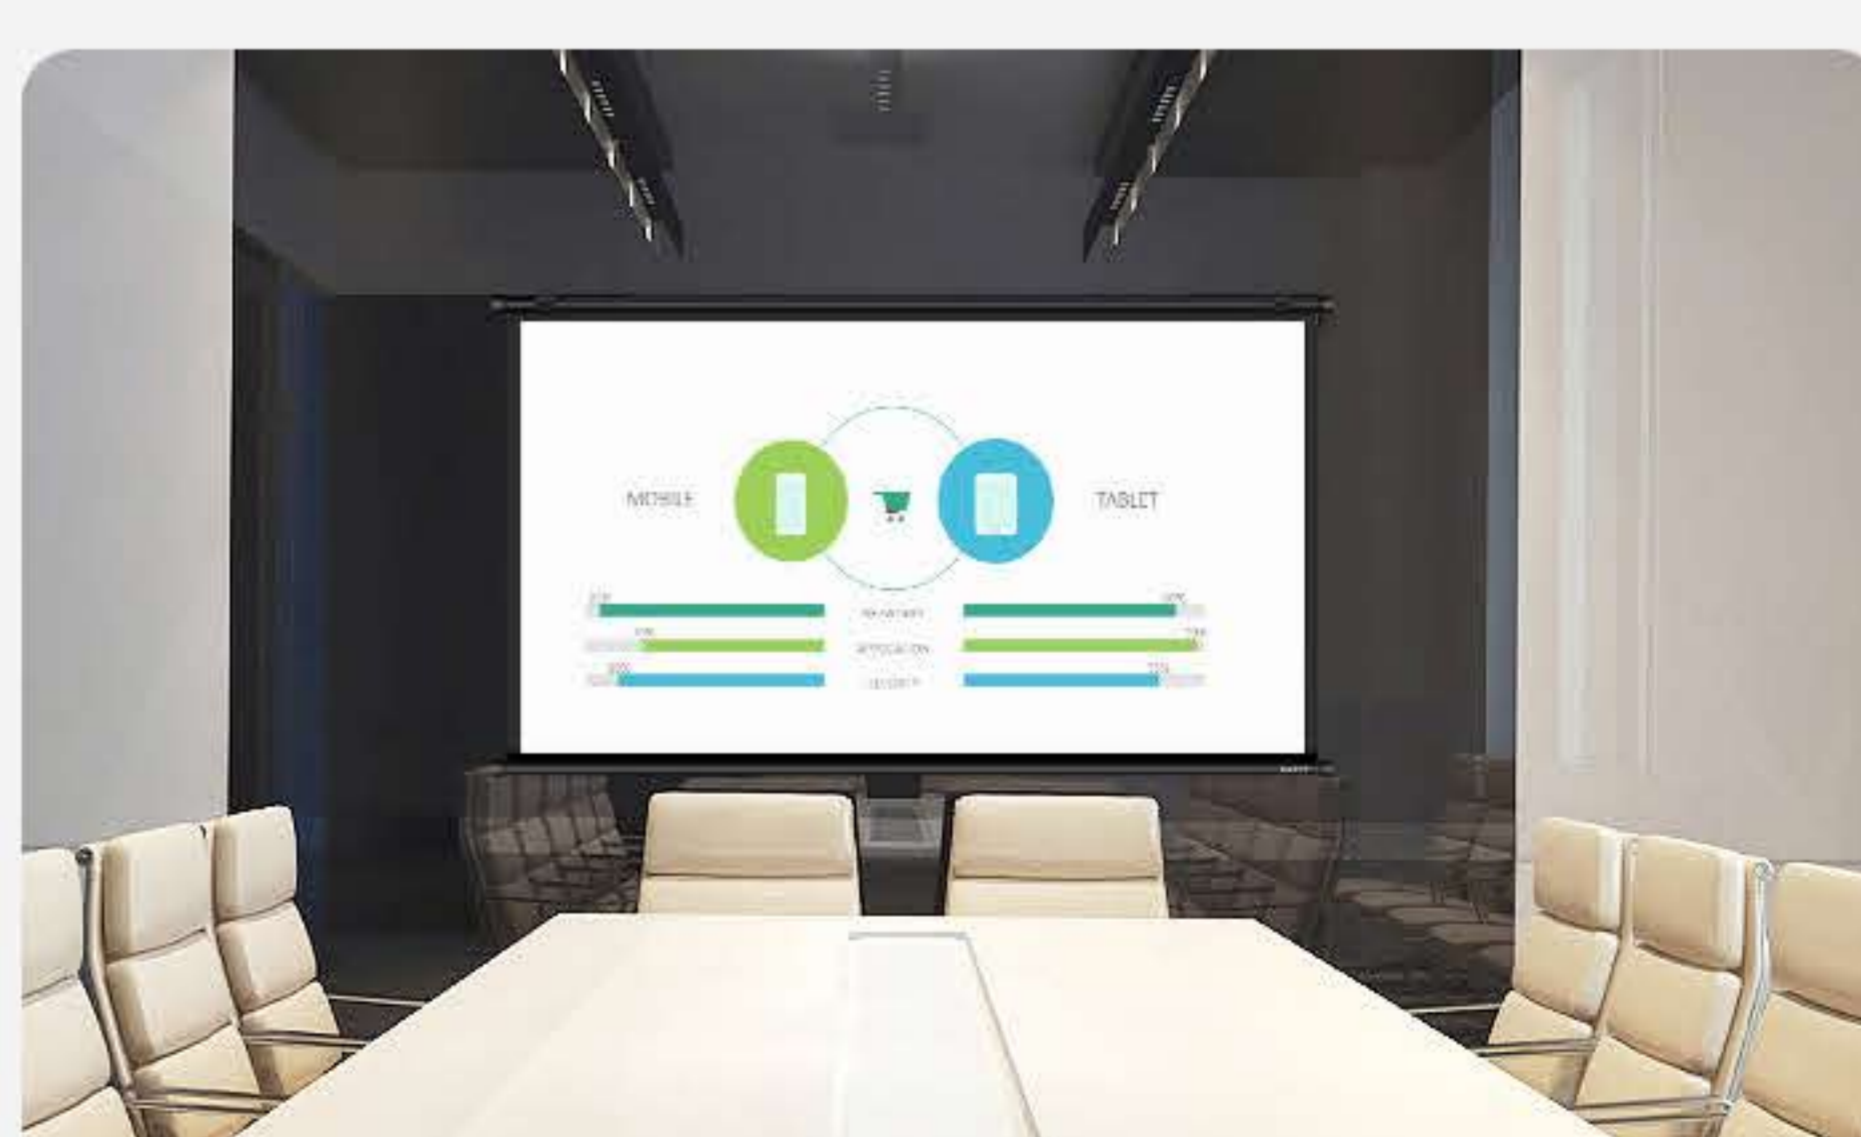

Conference Office