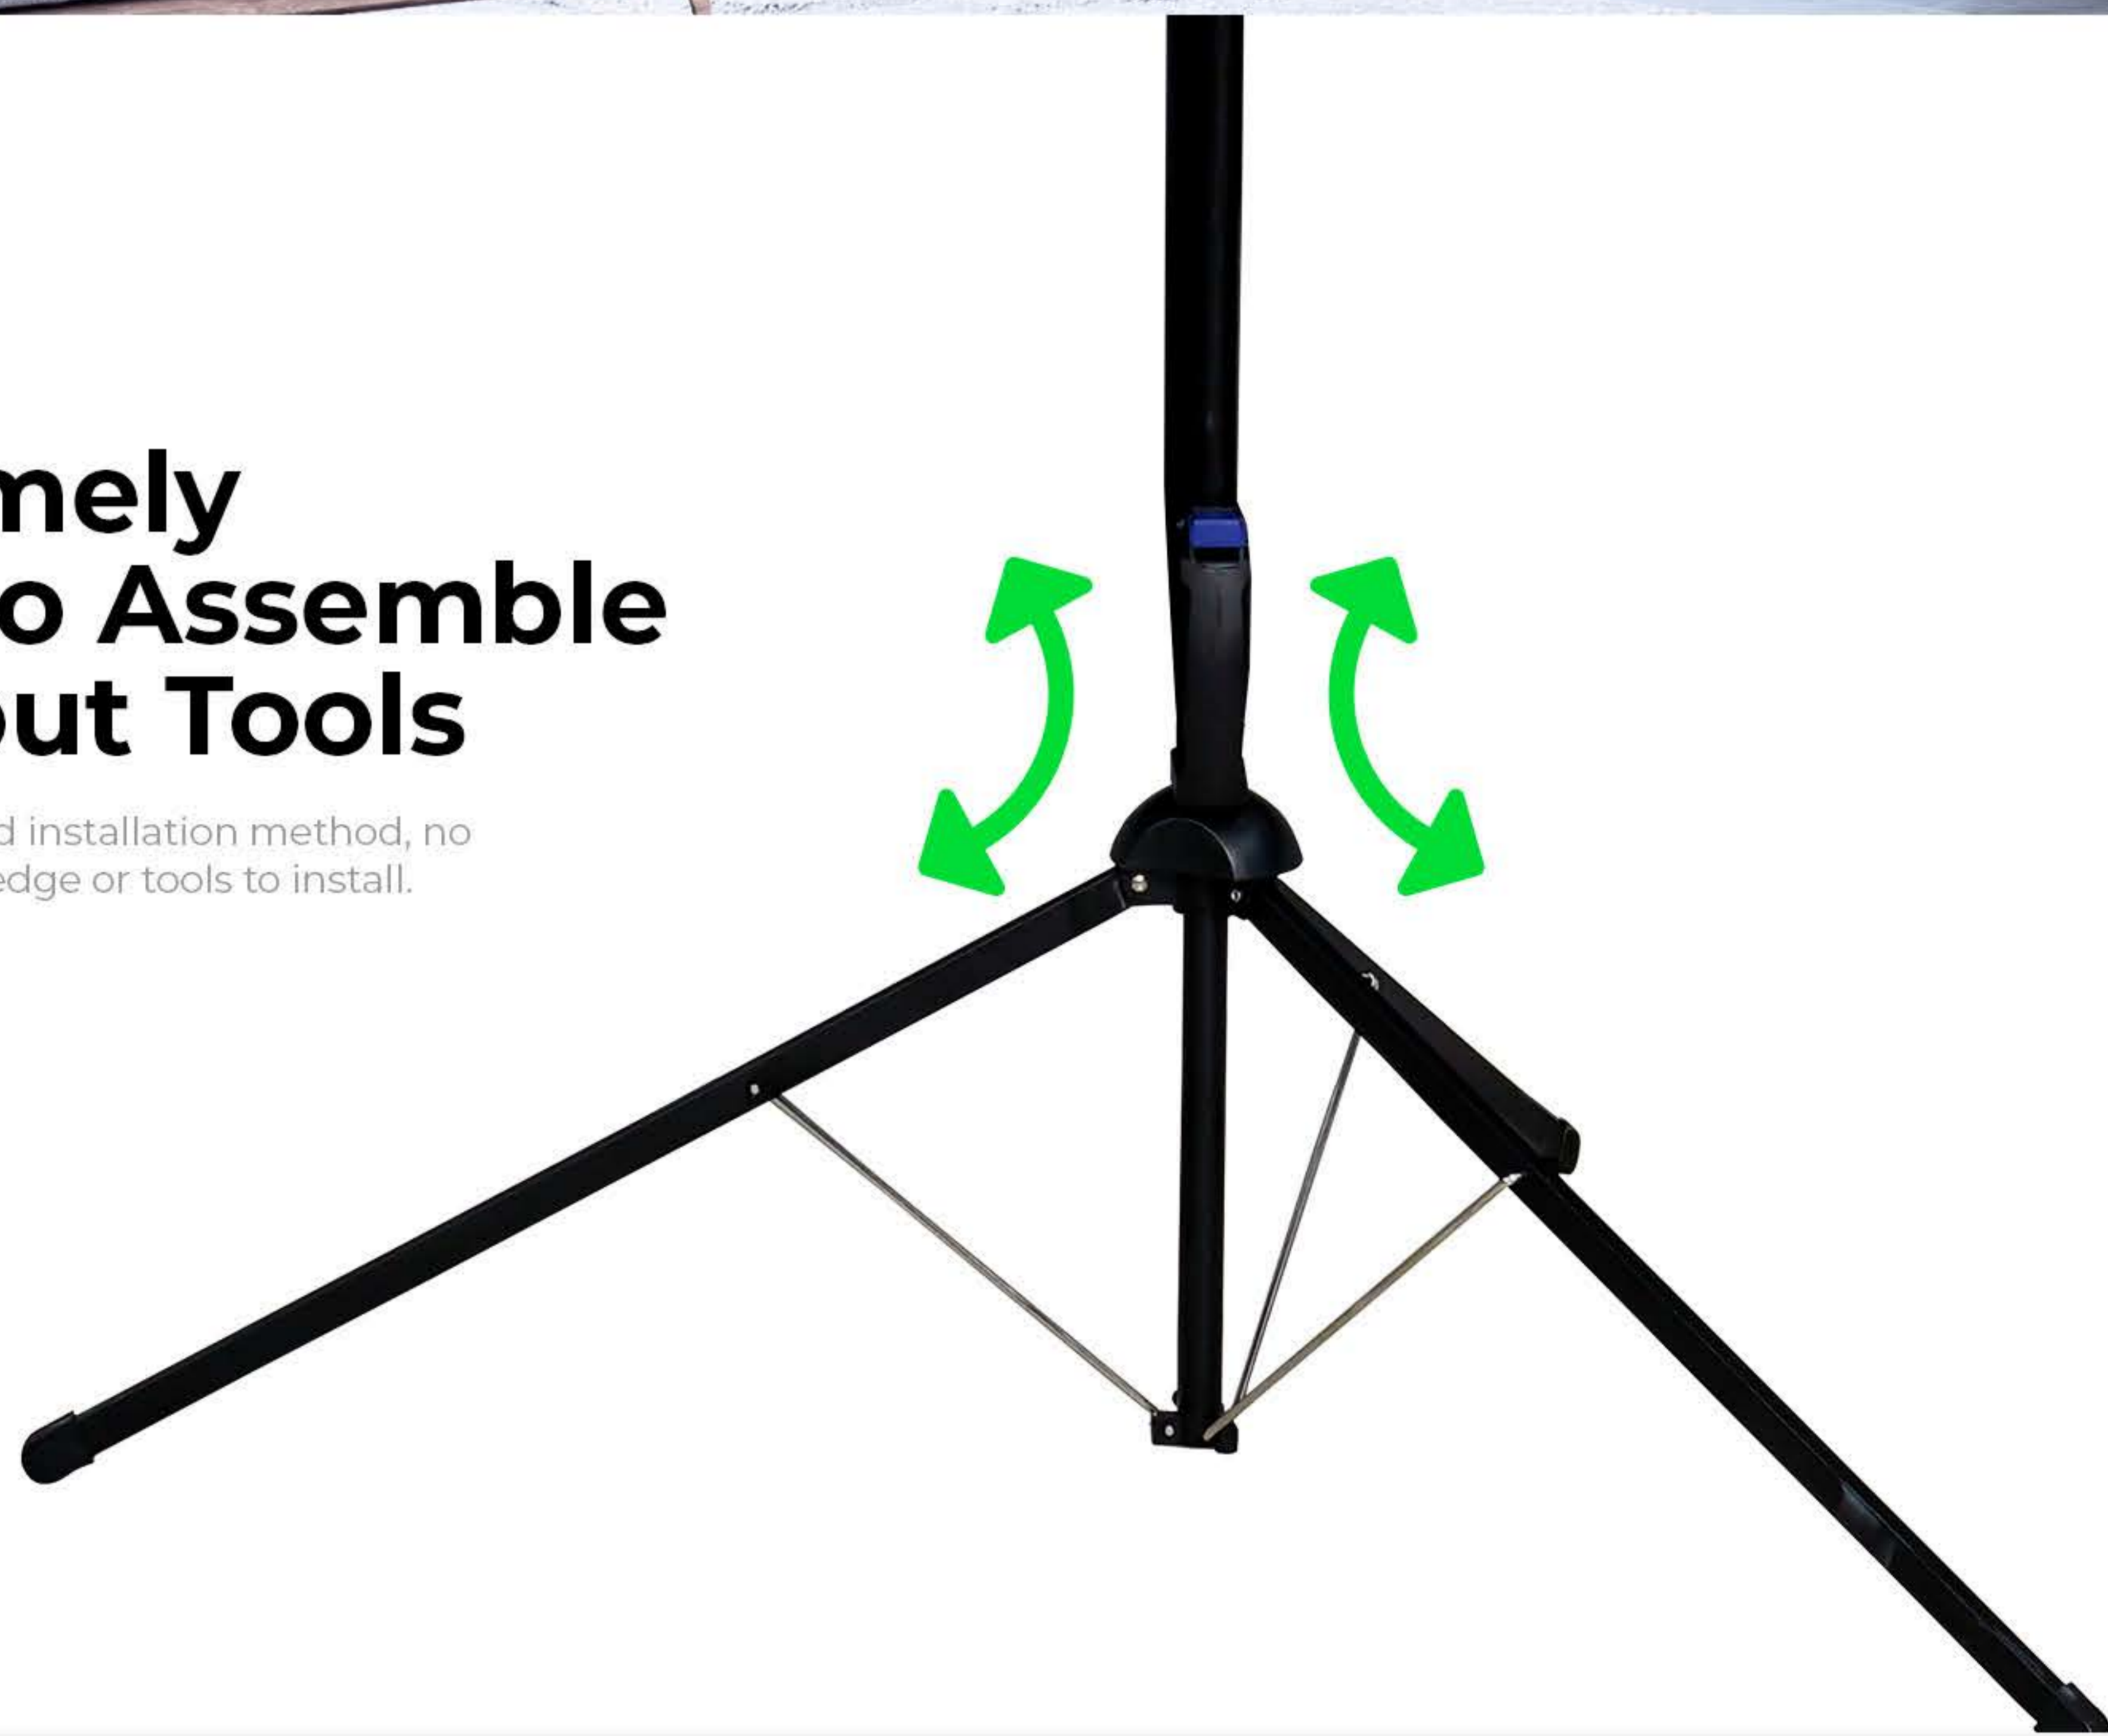

Extremely Easy to Assemble Without Tools

Easy to understand installation method, no specialised knowledge or tools to install.

Durable And Reliable, Saving Users' Costs

Made of high quality material, durable and reliable, can be reused, saving user cost.