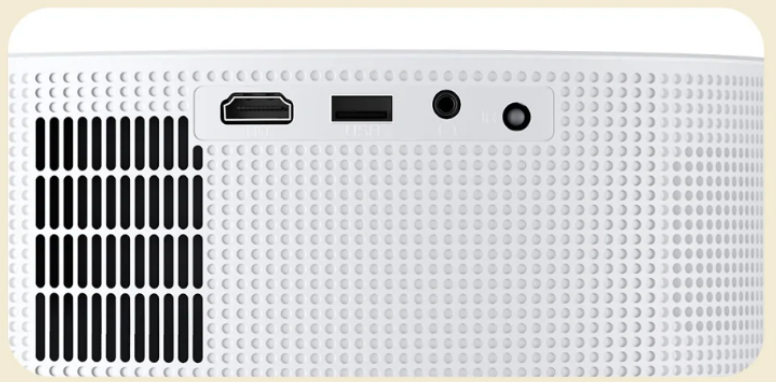

Long
Lamp Life

High
Contrast Ratio

Wireless
V5.0

Semi-Auto
Focus

Minimalist and Stylish

The projector's cylindrical body boasts smooth lines and a top cover adorned with decorative fabric, offering a minimalist and stylish design that harmoniously complements various home decor styles.

Brilliantly Colorful, Clearer Image

The projector boasts a brightness of 180 ANSI lumens, a high-definition resolution of 1280*720P, and a 1000:1 high contrast ratio, ensuring a clear and vibrant projection with brilliant colors.

2.4GHz/5GHz Dual-Band WiFi Connection

It switches 2.4GHz and 5GHz WiFi freely and 5G signal network transmission is stable and fast. Online video viewing is smoother.

Multimedia Interface

※ Multi Projector Mode: Tripod Mount, Ceiling Mount, Table Mount

Specifications

Projection Technology: 2.69"LCD Display
Native Resolution of Projection:
1280*720, supports 1080P
Projection Distance:
1.5-5 meters (screen size: 45-300 inch)
Average Screen Brightness:
7500 lumens (180 ANSI lumens)