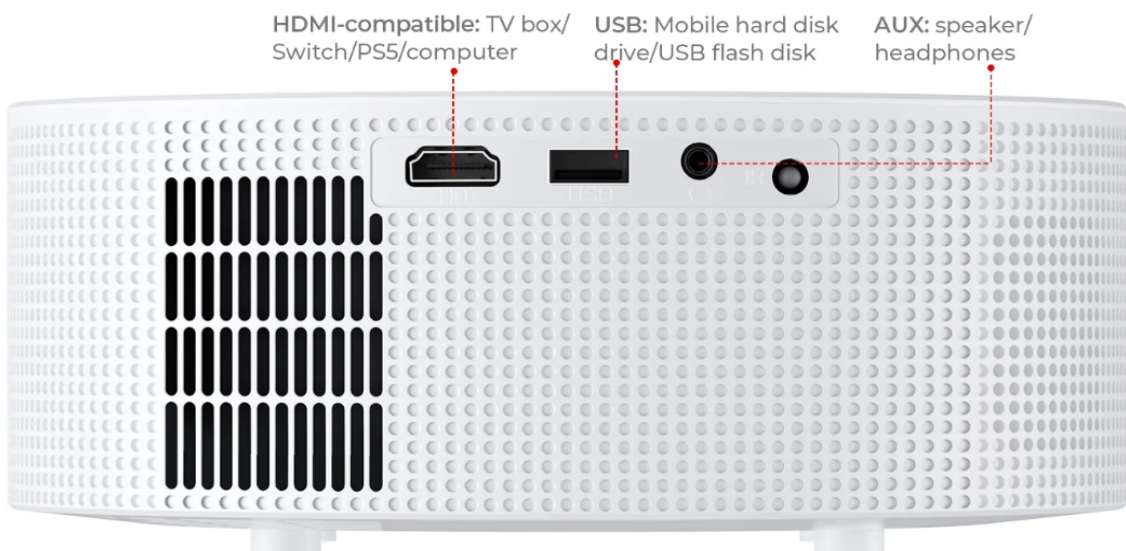

Long
Lamp Life

High
Contrast Ratio

Wireless
V5.0

Semi-Auto
Focus

Minimalist and Stylish

The projector's cylindrical body boasts smooth lines and a top cover adorned with decorative fabric, offering a minimalist and stylish design that harmoniously complements various home decor styles.

1.5-5m Projection Distance

Semi-Auto Focus & Keystone Correction

The high-sensitivity motor cooperates with the remote control to achieve fast and accurate focusing.

※ The remote control assists keystone correction to accurately correct the image. And the side projection can also correct the image.

2.4GHz/5GHz Dual-Band WiFi Connection

It switches 2.4GHz and 5GHz WiFi freely and 5G signal network transmission is stable and fast. Online video viewing is smoother.

Multimedia Interface

※ Multi Projector Mode: Tripod Mount, Ceiling Mount, Table Mount

Specifications

Projection Technology: 2.69"LCD Display
Native Resolution of Projection:
1280*720, supports 1080P
Projection Distance:
1.5-5 meters (screen size: 45-300 inch)
Average Screen Brightness:
7500 lumens (180 ANSI lumens)