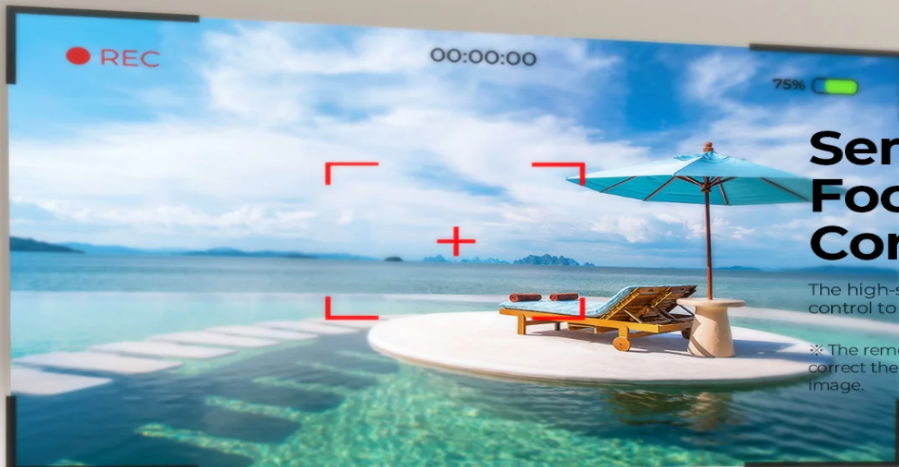

200 inch Designed for Your Viewing Needs

Its 1.2:1 throw ratio makes it suitable for projecting in most rooms, living rooms or offices. Enjoy screen sizes between 45"-300" for all your movies, shows and video games.

1.5-5m Projection Distance

Semi-Auto Focus & Keystone Correction

The high-sensitivity motor cooperates with the remote control to achieve fast and accurate focusing.

※ The remote control assists keystone correction to accurately correct the image. And the side projection can also correct the image.

2.4GHz/5GHz Dual-Band WiFi Connection

It switches 2.4GHz and 5GHz WiFi freely and 5G signal network transmission is stable and fast. Online video viewing is smoother.

Multimedia Interface

※ Multi Projector Mode: Tripod Mount, Ceiling Mount, Table Mount

Specifications

Projection Technology: 2.69"LCD Display
Native Resolution of Projection:
1280*720, supports 1080P
Projection Distance:
1.5-5 meters (screen size: 45-300 inch)
Average Screen Brightness:
7500 lumens (180 ANSI lumens)