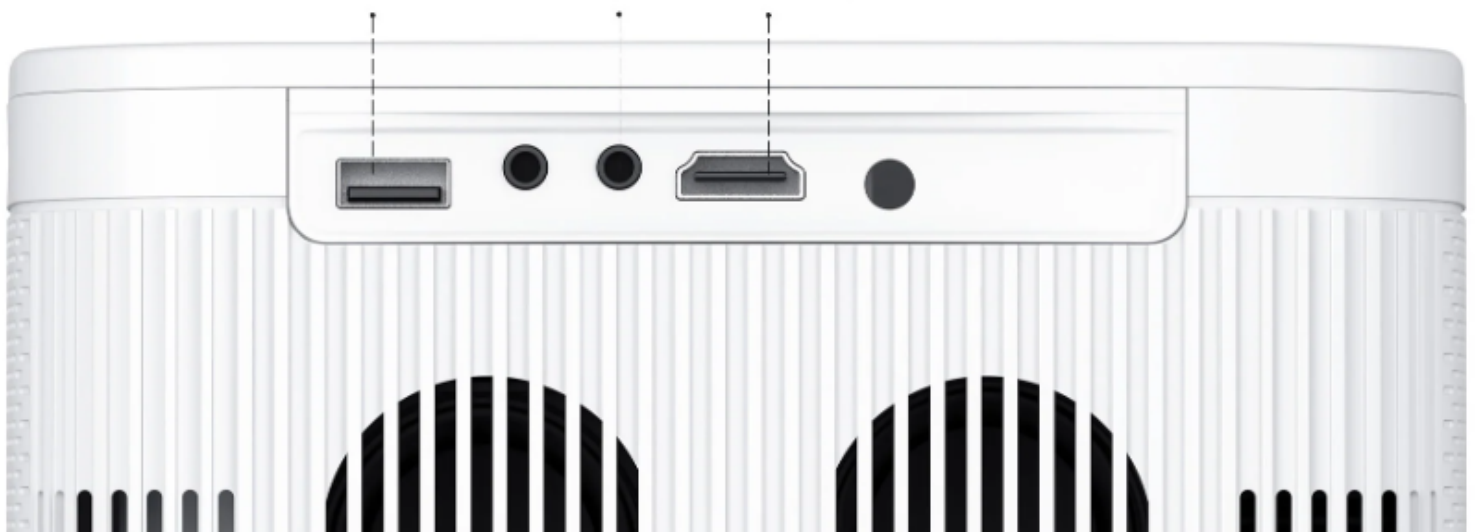

HIFI STEREO SOUND

After careful tuning by a professional acoustic team, it adopts stereo speakers with a wide sound range. It presents an immersive surround sound. And it provides you an experience comparable to that of a cinema.

MULTIMEDIA INTERFACE, EASY TO USE

Multimedia interface is easy to use. Let you enjoy a colorful life.

Mobile hard disk
drive/USB flash disk

Speaker/
headphones

Set top box/Switch/
PSS/computer