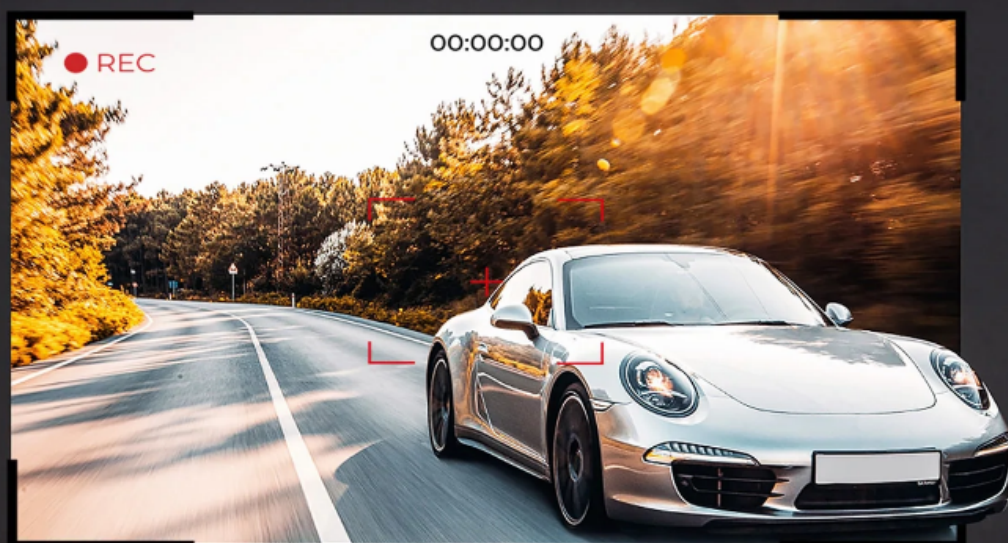

Long
lamp life

High contrast
ratio

Android
system

Auto
focus

AUTO FOCUS

It is equipped with a highly sensitive camera, which monitors the image in real time, and automatically focuses in 3 seconds to enjoy a clear image at all times.

720P RESOLUTION, DELICATE IMAGE QUALITY

1280*720P full HD resolution carries with stronger image resolution. And it presents more delicate image quality, clearer and brighter colors.

*SUPPORT 4K

220 inch

LARGE DISPLAY SCREEN

200" display image can be projected on a wall, making it easy to create a mini home cinema.

0.6-5^m

PROJECTION DISTANCE

230 ANSI lumens Real projection image

The brightness reaches 230 ANSI lumens. You will watch videos and movies clearly during the day. And the projection image is real and not dazzling.