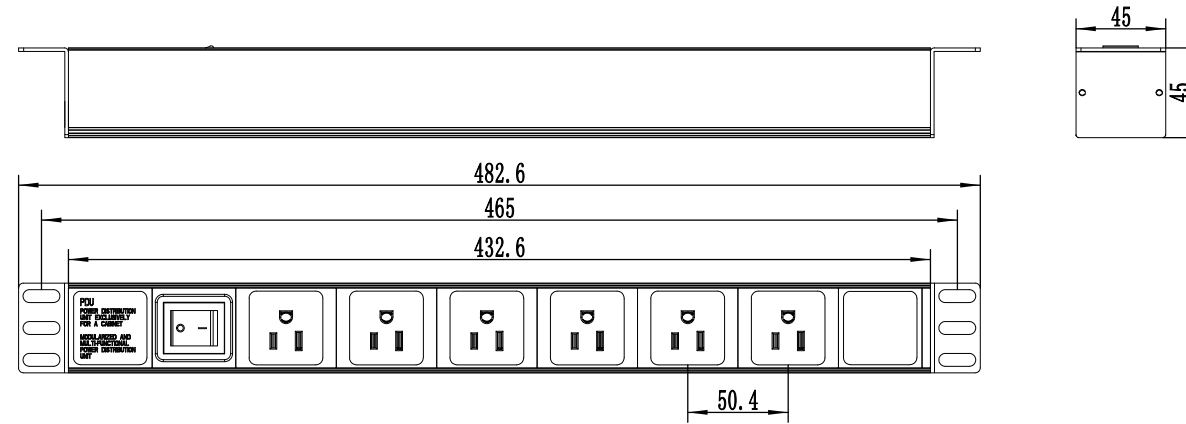

QR7.3L Rev.A

0.0 mm~6.0 mm	±0.08
6.0 mm~20.0 mm	±0.11
20.0 mm~50.0 mm	±0.15
50.0 mm~100.0 mm	±0.20
100.0 mm~250.0 mm	±0.30
250.0 mm~400.0 mm	±0.40
400.0 mm~600.0 mm	±0.50

A			制图
REV.	DRAWING DATE	DESCRIPTION	DRAWING BY
PART NAME		CUSTOMER No. :	
		MODEL No. : PDU08-1U-U6-K1	