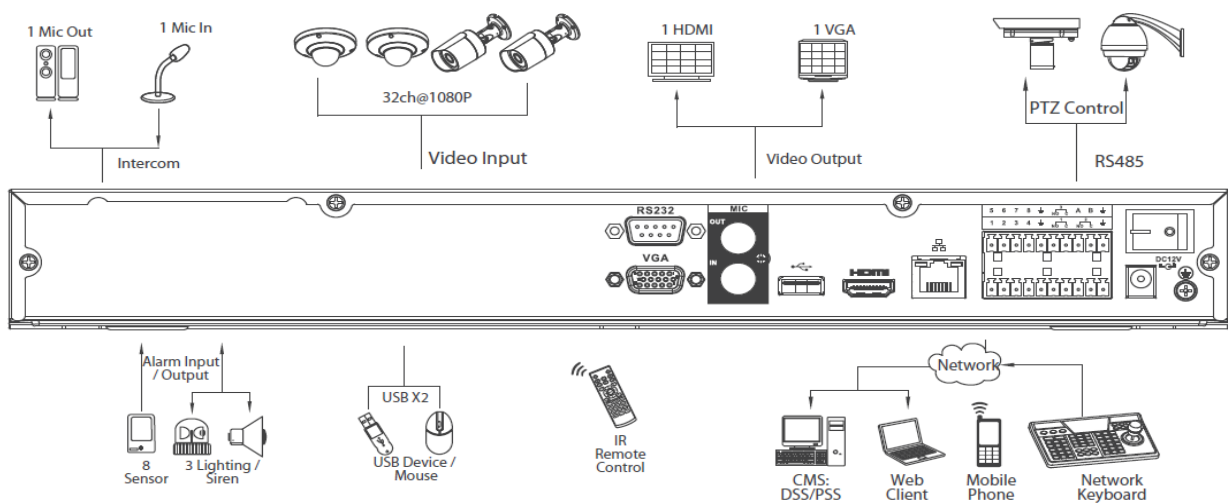

DH-NVR7208/7216/7232/7264

Max. User Access	128 users
Smart Phone	iPhone, iPad, Android, Windows Phone
Storage	
Internal HDD	2 SATA ports (2HDDs), up to 8TB
Auxiliary Interface	
USB	2 ports (1 Rear), USB2.0
RS232	1 port, For PC communication & Keyboard
RS485	1 port, For PTZ control
General	
Power Supply	DC 12V/5A
Power Consumption	60W (without HDD)
Working Environment	-10°C~+55°C / 10%~90%RH / 86~106kpa
Dimension (W×D×H)	1U, 375mm×285mm×50mm
Weight	2.3KG (without HDD)

System Connection

* Take NVR7232 as an example

Dahua Technology Co., Ltd.

1187 BinAn Road, Binjiang District, Hangzhou, China

Tel: +86-571-87688883

Fax: +86-571-87688815

Email: overseas@dahuatech.com

www.dahuasecurity.com

*Design and specifications are subject to change without notice.

© 2013 Dahua Technology Co., Ltd.