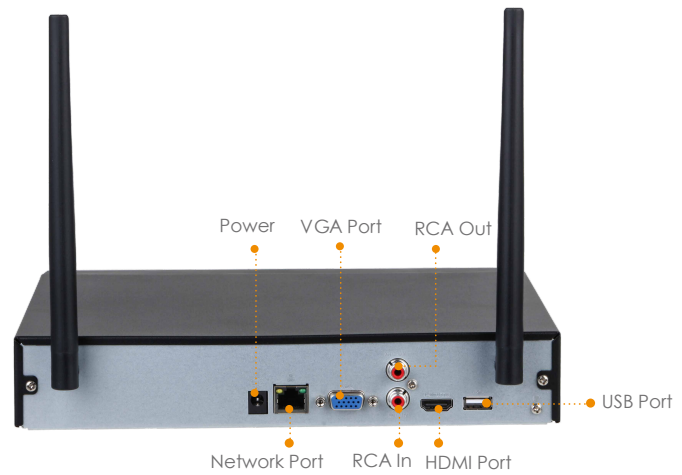

Wireless Recorder