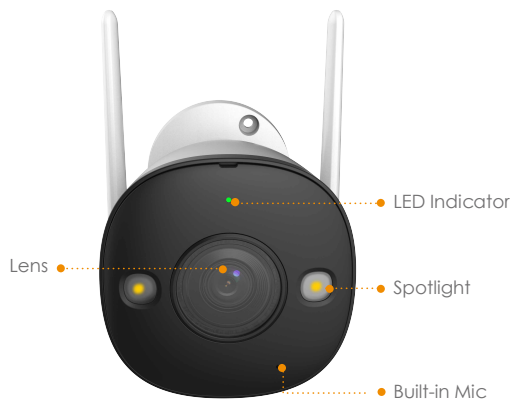

Wireless Security System

4 Channel Wi-Fi NVR With 4 Bullet 2 Cameras

Wireless Security System is featured with wireless transmission and automatic pairing technology to save you the trouble of wiring and complicated operation. With the built-in 1TB HDD, you don't need an additional purchase and installation. Simply enjoy the 7x24h 1080P FHD surveillance!

Active Deterrence

Scare away unwelcome visitors with built-in spotlight and 110dB security siren

Dual Antenna Wi-Fi Connection

IEEE802.11b/g/n(2.4GHz), transmission 100m/328ft (open field)

Automatic Pairing

Automatic Pairing within 120 seconds after booting

Alarm Notication

Sends instant motion-activated alerts to your mobile phone

Cloud Service

Live video, playback, storage and more

Record every second

Using a hard disk drive, recorder could uninterrupted record for a long time, and now easily store for more than a month by using the smart H.265 codec. You can play back the details of every time.

Bullet 2

Wireless Recorder

Specifications

Camera

Camera

Image Sensor	1/2.8" 2 Megapixel Progressive CMOS
Resolution	2MP(1920 x 1080)
Night Vision	30m(98ft) Distance
Field of View	108°(H), 56°(V), 128°(D)

Video & Audio