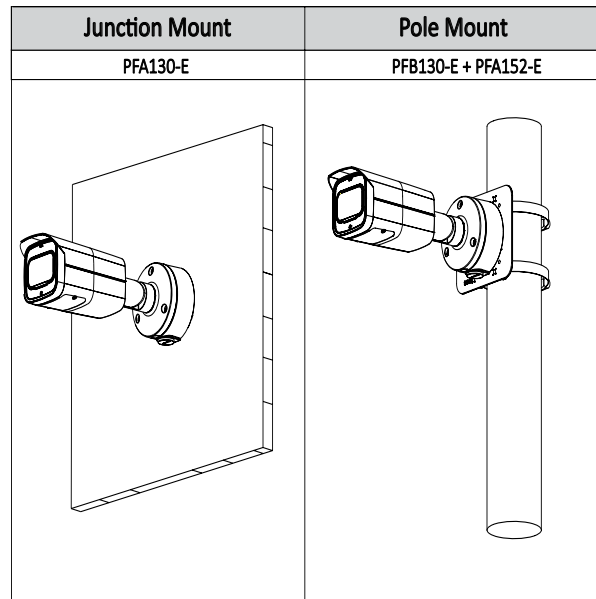

Construction

Casing	Metal
Dimensions	244.1mm×79mm×75.9mm (9.61"×3.11"×2.99")
Net Weight	0.815kg (1.80lb)
Gross Weight	1.08kg (2.38lb)

Ordering Information

Type	Part Number	Description
4MP camera	DH-IPC-HFW2431TP-ZS	4MP WDR IR Bullet Network Camera, PAL
	DH-IPC-HFW2431TN-ZS	4MP WDR IR Bullet Network Camera, NTSC
	IPC-HFW2431TP-ZS	4MP WDR IR Bullet Network Camera, PAL
	IPC-HFW2431TN-ZS	4MP WDR IR Bullet Network Camera, NTSC
	DH-IPC-HFW2431TP-VFS	4MP WDR IR Bullet Network Camera, PAL
	DH-IPC-HFW2431TN-VFS	4MP WDR IR Bullet Network Camera, NTSC
	IPC-HFW2431TP-VFS	4MP WDR IR Bullet Network Camera, PAL
	IPC-HFW2431TN-VFS	4MP WDR IR Bullet Network Camera, NTSC
Accessories (optional)	PFA130-E	Junction box
	PFA152-E	Pole mount

Accessories

Optional:

PFA130-E
Junction Box

PFA152-E
Pole Mount

Dimensions (mm/inch)