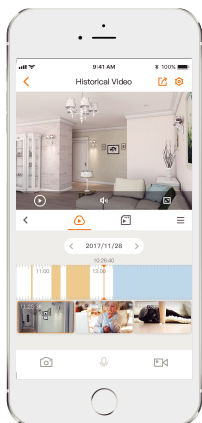

1080P Full HD Video

See more than 720P

24/7 Protection

Excellent night vision, feel safe even in complete darkness

Built-in Microphone

High quality microphone picks up sounds clearly while monitoring

H.265 Codec

Save more high-quality video in less space

IP67

Weatherproof from dust and water

Alarm Notification

Get instant alerts while you are on-the-go

Cloud Service

Live video, storage, and more

Micro SD Card Slot

Supports up to 128GB local storage

Wi-Fi Connection

IEEE802.11b/g/n(2.4GHz)

Stay close with what you care

With Cloud service, you will have access to what you care as long as Internet is available. You can record daily or motion videos on Cloud and playback anytime anywhere.