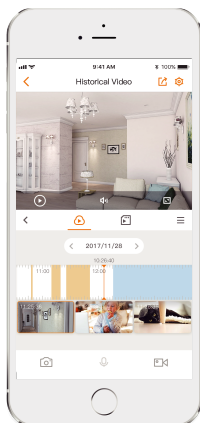

Bullet 2E 4MP

Model: IPC-F42FP/IPC-F42FN

4MP H.265 Bullet Wi-Fi Camera

Bullet 2E 4MP delivers 4MP live monitoring with a choice of 2.8mm/3.6mm/6mm lens option, it supports four night vision modes for clear-as day clarity even in pitch dark. Human Detection allows you to monitor what matters without receiving annoying false alerts. With IP67 certified, the camera can be used outdoors under different weather conditions.

H.265 4MP QHD
See more than 1080P

Human Detection
Quickly find human targets in you home

Smart Color Night Vision
Support four-mode night vision for clear-as day clarity even in pitch dark

Built-in Spotlight
keep unwelcome visitors away from your home.

IP67
Weatherproof from dust and water

Built-in Microphone
High quality microphone picks up sounds clearly while monitoring

Diversified Storage
Supports NVR, Cloud Storage or Micro SD card (up to 256GB)

Alarm Notification
Sends instant motion-activated alerts to your mobile phone

Wi-Fi Connection
IEEE802.11b/g/n(2.4GHz)

Stay close with what you care

With Cloud service, you will have access to what you care as long as Internet is available. You can record daily or motion videos on Cloud and playback anytime anywhere.