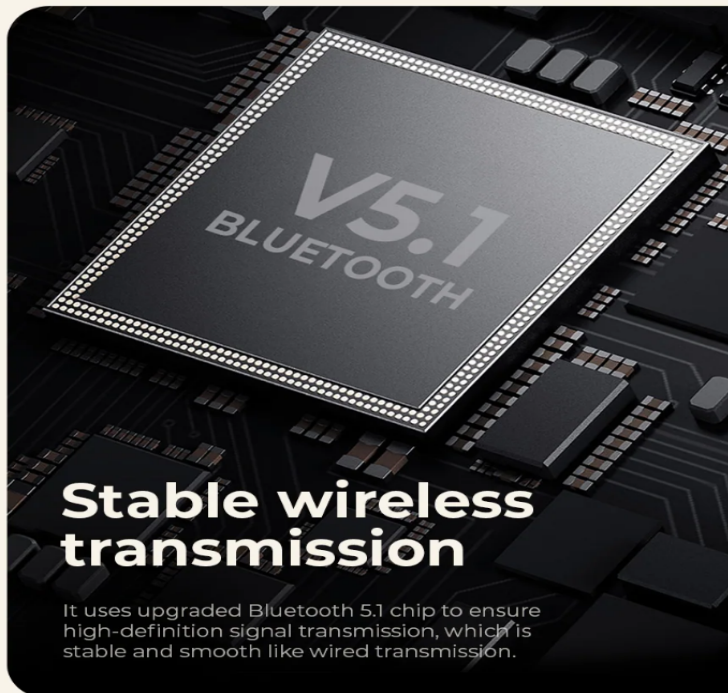

Over-ear soft earmuffs

At the same time, it is equipped with over-ear soft earmuffs, which are skin-friendly and comfortable without pressing the ears.

40MM Dynamic unit Powerful bass

The headset is equipped with high-quality 40mm dynamic unit. And it carries with high resolution and balanced sound frequency. The headset presents powerful bass, clear vocals and instrument sound.

Powerful bass

Surround stereo sound

BLUETOOTH 5.1

Stable wireless transmission

It uses upgraded Bluetooth 5.1 chip to ensure high-definition signal transmission, which is stable and smooth like wired transmission.