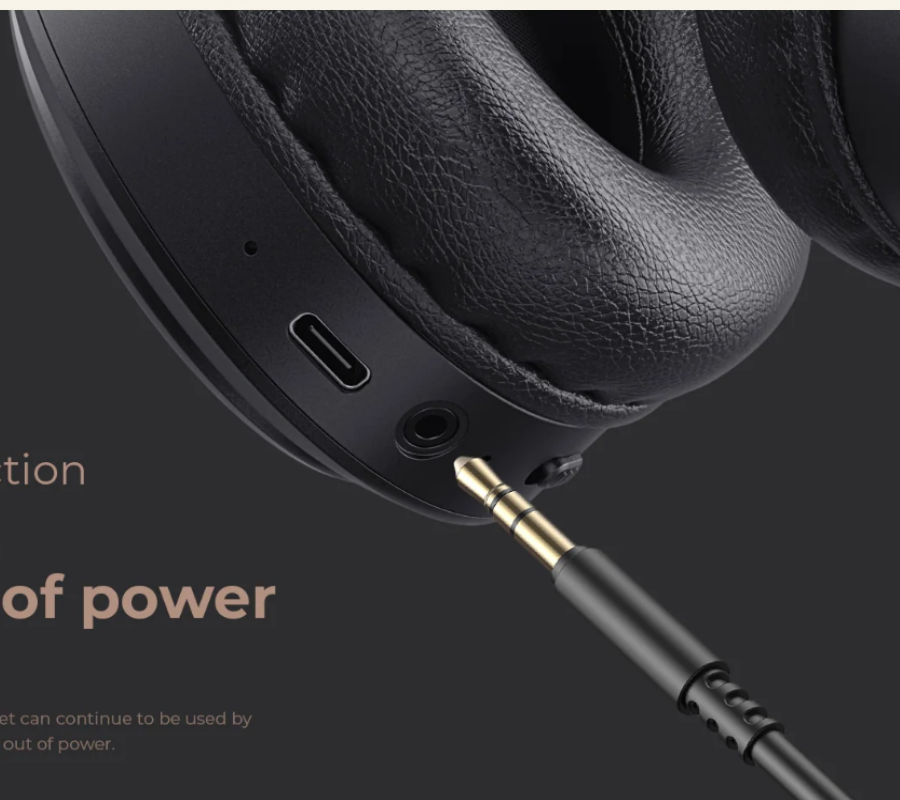

Audio cable connection It works even when it's out of power

The accessory includes an audio cable. The headset can continue to be used by connecting the audio cable when the headset is out of power.