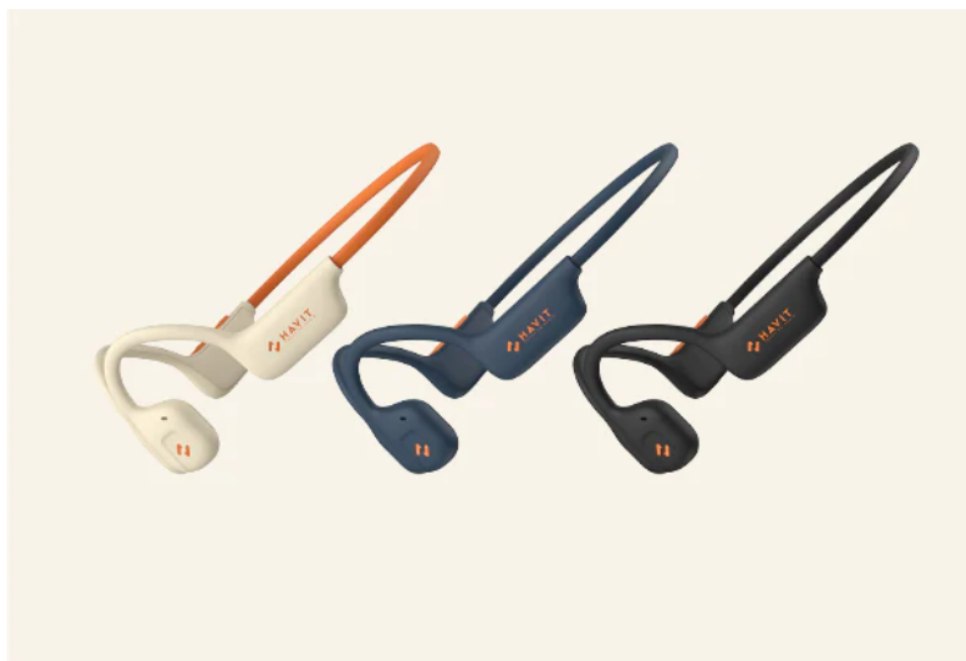

Transparent
Security

Sweatproof

Open-ear Design

Using the direction tone tech with a unique open-ear design to produce high-quality sound without covering your ears and preventing sound leakage.

Made For Your Ear Healthcare

Secure Fit

With ergonomic rear hanging design, it is stable and not easy to fall during exercises.

On-the-Go Listening

Freego1 Air could perfectly fit the natural curve of your ear and avoid sport falling off. Light weight design , say good bye to ear fatigue.

16.2mm Dynamic Driver

Two powerful 16.2mm drivers combine to bring you 360° panoramic sound.

Open Ear, Safer To Drive And Sports

Hear ambient sounds at any time to avoid dangerous situations.

Bike Lovers Deserve Better

Enjoy music while cycling and avoid collisions with cars and pedestrians.

12 Hours Long Battery Life

Equipped with low power chip, with long battery life.

Specification

- Bluetooth: V5.3
- Battery:110mAh
- Play time:12H(80% Vol.)
- Talk time:10H(80% Vol.)
- Charing time:About 2H
- Speaker size:16.2mm
- Charging port:Type-C