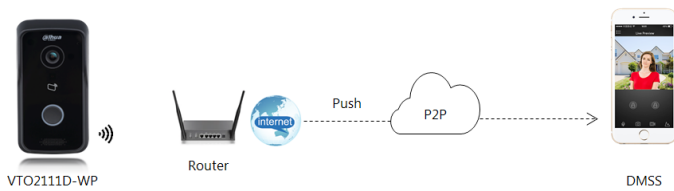

Dimensions

View Area

Application

1 – Smart Doorbell

Call Mobile phone APP directly without indoor monitor

2 – Video Intercom

- Color video & audio call
- IPC surveillance
- Alarm integration
- Remote intercom with mobile APP