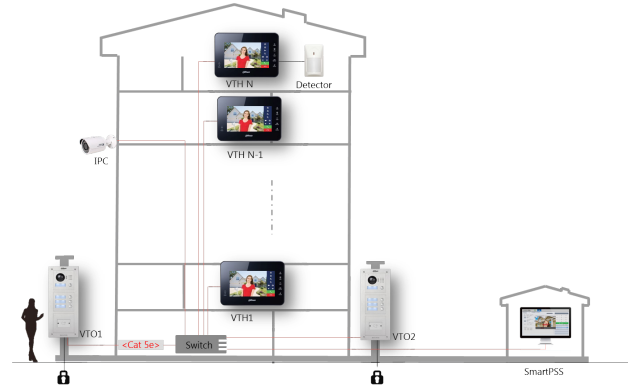

VTO2111D-WP

1MP Wi-Fi Villa Outdoor Station

Features

- HD CMOS camera
- Large field of view angle
- Night vision
- Voice indication
- Remote intercom with mobile APP
- Surface mounted

Technical Specification

Interface

Door Control	2(1 relay out for main lock, 1 extended by access control module)
Alarm In	2(1ch unlock button, 1ch feedback)
RS485	1

Network

Wi-Fi	IEEE802.11b/g/n
-------	-----------------

Ethernet	10M/100Mbps Self-adaptive
----------	---------------------------

Network Protocol	TCP/IP
------------------	--------

General

Ingress Protection	IP65
Tamper Switch	1
Memory Slot	Micro SD, Max 32G
Installation	Surface & Flush
Material	Plastic
Power	DC 12V,PoE(802.3af)
Power Consumption	Standby ≤1W, Work ≤10W
Working Environments	-30°C~+60°C
Relative Humidity	10%~90%RH
Dimensions	135mm×70.4mm×34.4mm
Weight	0.4Kg

Dimensions

View Area

Application

1 – Smart Doorbell

Call Mobile phone APP directly without indoor monitor

2 – Video Intercom

- Color video & audio call
- IPC surveillance
- Alarm integration
- Remote intercom with mobile APP