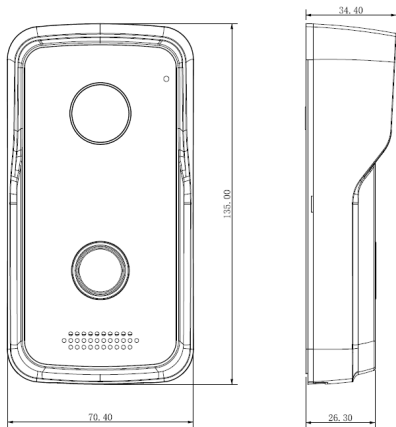

Interface

Door Control	2(1 relay out for main lock, 1 extended by access control module)
Alarm In	2(1ch unlock button, 1ch feedback)
RS485	1

Network

Wi-Fi	IEEE802.11b/g/n
-------	-----------------

Ethernet	10M/100Mbps Self-adaptive
----------	---------------------------

Network Protocol	TCP/IP
------------------	--------

General

Ingress Protection	IP65
Tamper Switch	1
Memory Slot	Micro SD, Max 32G
Installation	Surface & Flush
Material	Plastic
Power	DC 12V,PoE(802.3af)
Power Consumption	Standby ≤1W, Work ≤10W
Working Environments	-30°C~+60°C
Relative Humidity	10%~90%RH
Dimensions	135mm×70.4mm×34.4mm
Weight	0.4Kg

Dimensions

View Area

Application

1 – Smart Doorbell

Call Mobile phone APP directly without indoor monitor

2 – Video Intercom

- Color video & audio call
- IPC surveillance
- Alarm integration
- Remote intercom with mobile APP