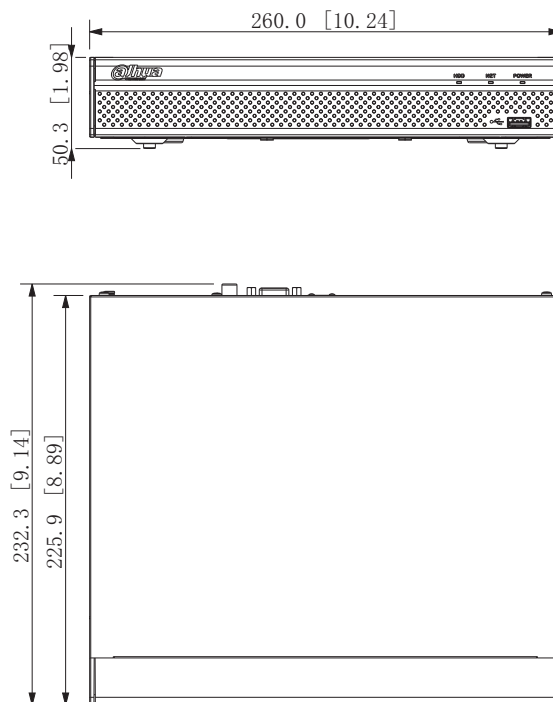

Alarm

General Alarm	Motion detection; privacy masking; video loss; PIR alarm
Anomaly Alarm	Camera offline; storage error; disk full; IP conflict; MAC conflict; login lock; cyber security exception
Intelligent Alarm	Perimeter protection; SMD Plus
Alarm Linkage	Recording; snapshot; buzzer; log; preset; email; tour

Port

Audio Input	1
Audio Output	1
HDD Interface	1 SATA port, up to 16 TB. The maximum HDD capacity varies with environment temperature
USB	1 front USB 2.0 port, 1 rear USB 2.0 port
HDMI	1
VGA	1
Network Port	1 × RJ-45, 10/100Mbps self-adaptive Ethernet port

General

Power Supply	12 VDC, 1.5 A
Power Consumption	Total output of NVR is ≤ 10 W (without HDD)
Net Weight	0.81 kg (1.79 lb)
Gross Weight	1.33 kg (2.93 lb)
Product Dimensions	260 mm × 232.7 mm × 47.6 mm (10.24" × 9.16" × 1.87") (W × L × H)
Packaging Dimensions	89 mm × 333 mm × 315 mm (3.50" × 13.11" × 12.40") (W × L × H)
Operating Temperature	-10 °C to +55 °C (-14 °F to +131 °F)
Operating Humidity	10%–93% (RH)
Installation	Rack or desktop
Certifications	CE: EN62368-1; EN55032; EN55024; EN55035; EN61000-3-2; EN61000-3-3; EN50130-4 FCC: Part 15 Subpart B

Ordering Information

Type	Model	Description
16 Channel NVR	DHI-NVR2116HS-S3	16 Channel Compact 1U 1HDD Network Video Recorder

Dimensions (mm[inch])