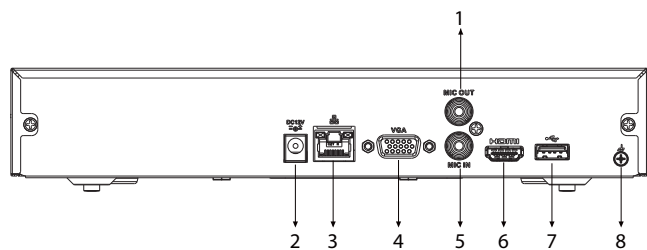

General

Power Supply	12 VDC, 1.5 A
Power Consumption	Total output of NVR is ≤ 10 W (without HDD)
Net Weight	0.81 kg (1.79 lb)
Gross Weight	1.33 kg (2.93 lb)
Product Dimensions	260 mm × 232.7 mm × 47.6 mm (10.24" × 9.16" × 1.87") (W × L × H)
Packaging Dimensions	89 mm × 333 mm × 315 mm (3.50" × 13.11" × 12.40") (W × L × H)
Operating Temperature	-10 °C to +55 °C (-14 °F to +131 °F)
Operating Humidity	10%–93% (RH)
Installation	Rack or desktop
Certifications	CE: EN62368-1; EN55032; EN55024; EN55035; EN61000-3-2; EN61000-3-3; EN50130-4 FCC: Part 15 Subpart B

Ordering Information

Type	Model	Description
16 Channel NVR	DHI-NVR2116HS-S3	16 Channel Compact 1U 1HDD Network Video Recorder

Dimensions (mm[inch])

Panels

- | | | | |
|---|--------------------------|---|-------------|
| 1 | AUDIO OUT, RCA Connector | 2 | Power Input |
| 3 | Network Port | 4 | VGA Port |
| 5 | AUDIO IN, RCA Connector | 6 | HDMI Port |
| 7 | USB Port | 8 | Ground |