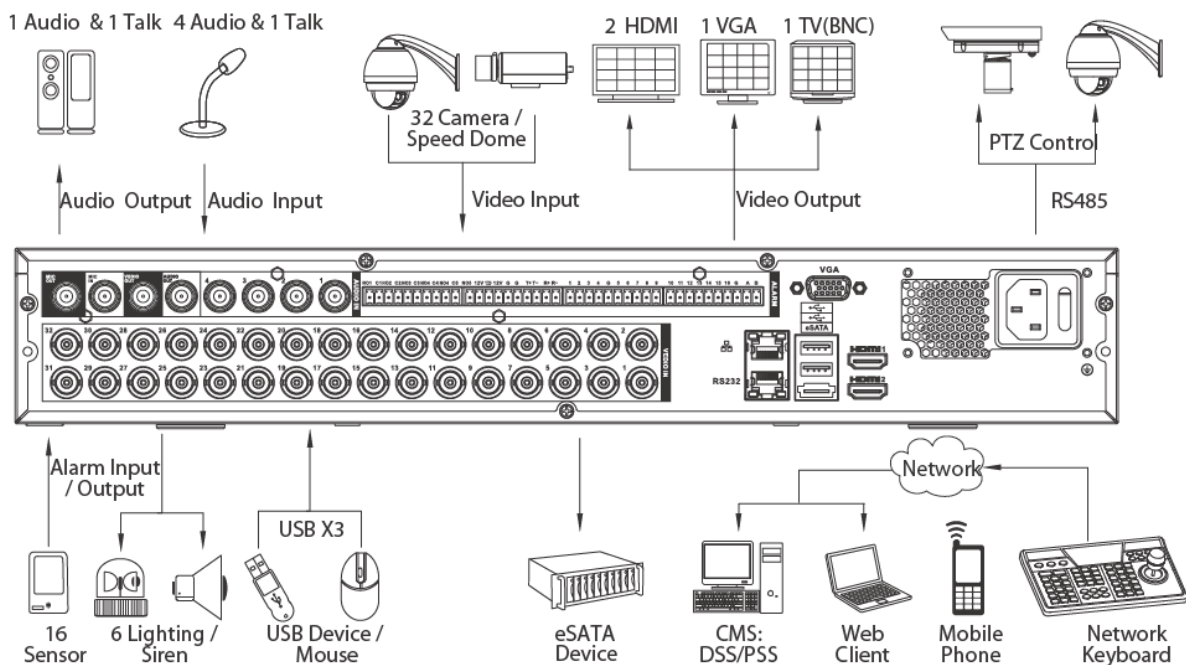

DH-HCVR5424/5432L-S2

Backup Mode	USB Device/eSATA Device/Internal SATA burner/Network
Network	
Ethernet	RJ-45 port (10/100M/1000M)
Network Functions	HTTP, IPv4/IPv6, TCP/IP, UPNP, RTSP, UDP, SMTP, NTP, DHCP, DNS, PPPOE, DDNS, FTP, IP Filter, SNMP, P2P
Max. User Access	128 users
Smart Phone	iPhone, iPad, Android, Windows Phone
Storage	
Internal HDD	4 SATA ports(4 HDDs or 3HDDs+1 CD/DVD-RW), up to 16TB
External HDD	1 eSATA port
Auxiliary Interface	
USB Interface	3 ports (2 Rear), USB2.0
RS232	1 port, For PC communication & Keyboard
RS485	1 port RS485 for PTZ control, 1 port RS422 for Keyboard
General	
Power Supply	AC 100~240 V, 50/60 Hz
Power Consumption	40W(Without HDD)
Working Environment	-10°C ~ +55°C/10%~90%RH/86~106kpa
Dimension(W×D×H)	1.5U, 440mm×416mm×68mm
Weight	6KG(without HDD)

System Connection

*Takes HCVR5432L-S2 as an example

Dahua Technology Co., Ltd.

1199' BinAn Road, Binjiang District, Hangzhou, China

Tel: +86-571-87688883

Fax: +86-571-87688815