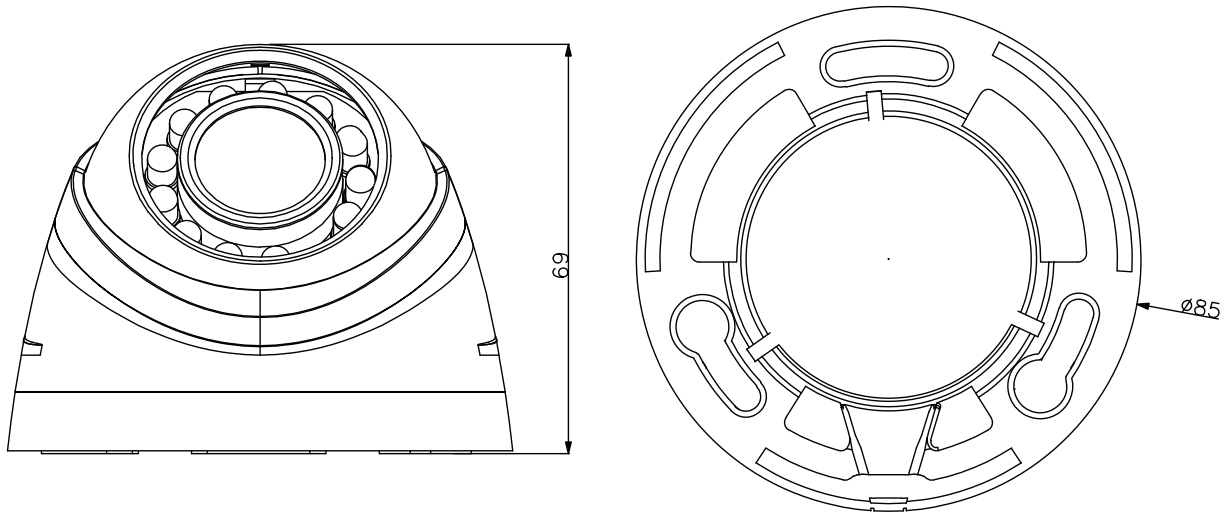

DH-HAC-HDW1000R

Dimensions (mm)