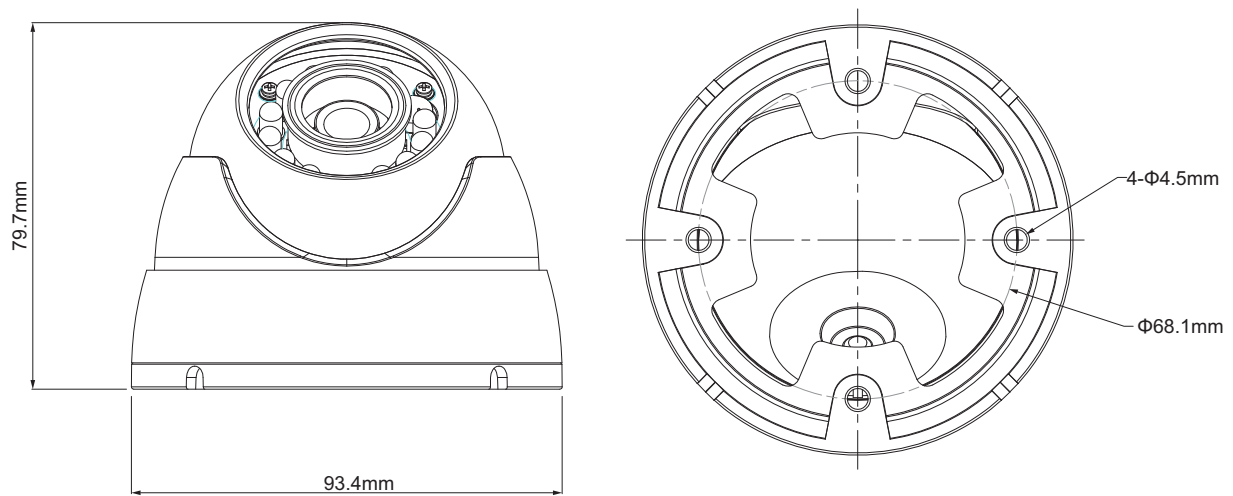

DH-HAC-HDW1000M

1Megapixel 720P Water-proof IR HDCVI Mini Dome Camera

Features

- 1/4" 1Megapixel CMOS
- 25/30fps@720P
- High speed, long distance real-time transmission
- Day/Night(ICR), AWB, AGC, BLC, 2DNR
- 3.6mm fixed lens (2.8mm optional)
- Max. IR LEDs length 30m, Smart IR
- IP67, DC12V

DH-HAC-HDW1000M

Technical Specifications

Model	DH-HAC-HDW1000MP	DH-HAC-HDW1000MN
Camera		
Image Sensor	1/4" 1Megapixel CMOS	
Effective Pixels	1280(H)×720(V)	
Electronic Shutter	1/50s~1/100,000s	1/60s~1/100,000s
Video Frame Rate	25fps@720P	30fps@720P
Synchronization	Internal	
Min. Illumination	0.05Lux@F2.0(AGC ON), 0Lux IR on	
Video Output	1-channel BNC HDCVI high definition video output	
Camera Features		
Max. IR LEDs Length	30m, Smart IR	
Day/Night	Auto(ICR) / Color / B/W	
Noise Reduction	2D	
Lens		
Focal Length	3.6mm (2.8mm optional)	
Angle of View	H: 61°(83.4°)	
Mount Type	M12	
General		
Power Supply	DC12V±25%	
Power Consumption	Max 2.5W	
Working Environment	-30°C~+60°C / Less than 95%RH (no condensation)	
Transmission Distance	Over 800m via 75-3 coaxial cable	
Ingress Protection	IP67	
Dimensions	Φ93.4mm×79.7mm	
Weight	0.35kg	
Material	Metal	

DH-HAC-HDW1000M

Dimensions (mm)

Accessories (optional)

		
PFB204W	PFA121	PFA152

Dahua Technology Co., Ltd.

1199 BinAn Road, Binjiang District, Hangzhou, China

Tel: +86-571-87688883

Fax: +86-571-87688815