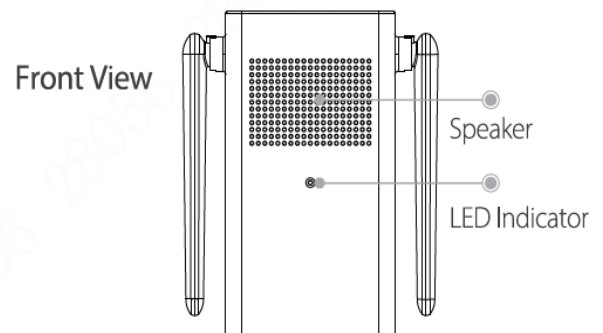

imou

Chime

Add on Wi-Fi Chime for imou Doorbells

Bell is an indoor wireless ring that replaces mechanical or electronic bells. Connect to your home Wi-Fi and connect the doorbell at home. When the guest presses the call button on the doorbell, the bell will ring to remind you. At the same time, it can be used as IMOU DB60 doorbell repeater

You can quickly configure DB60 after configuring bells

Auxiliary Interface

Reset Button
Pairing Button

General

AC 90V~240V power supply, Wall-mounted Power plug
Power Consumption: <5W
Working Environment: -10°C~+50°C/14°F~122°F, Less than 95%RH
Dimension (without power plug): 95 × 52 × 28mm
Weight: 86g