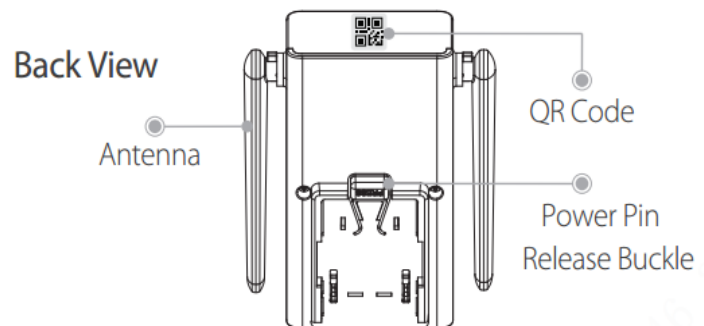

You can quickly configure DB60 after configuring bells

Auxiliary Interface

Reset Button
Pairing Button

General

AC 90V~240V power supply, Wall-mounted Power plug
Power Consumption: <5W
Working Environment: -10°C~+50°C/14°F~122°F, Less than 95%RH
Dimension (without power plug): 95 × 52 × 28mm
Weight: 86g